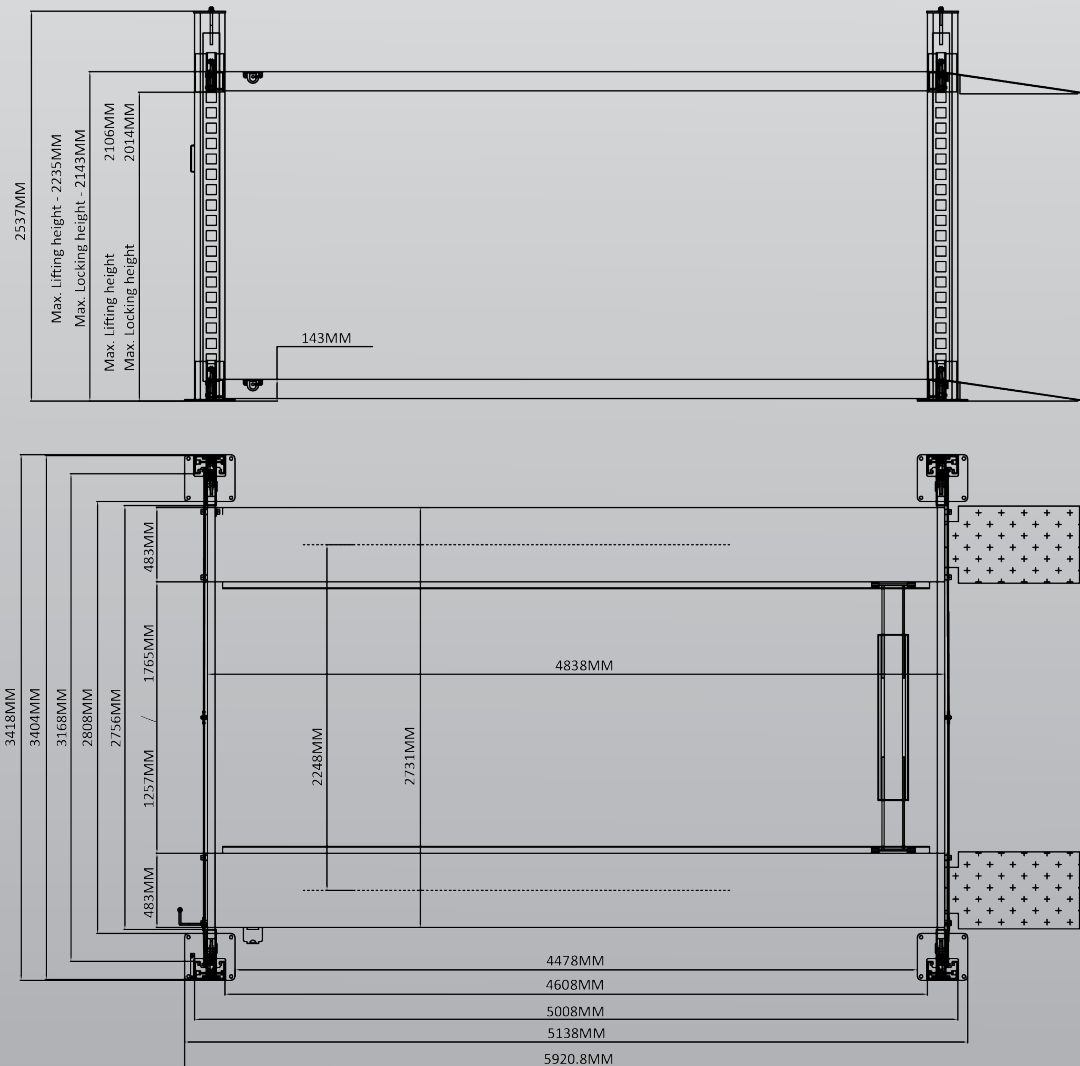

TL3.5PH-W

Minimum Concrete Requirement

125mm

Recommended Ceiling Height

3700mm

Power Requirements

240v

2.2kw 14.5 amps

3 phase

2.2kw 7 amps

No neutral required

Freight Dimensions

493.8 x 57 x 83cm

1100kg

FEATURES