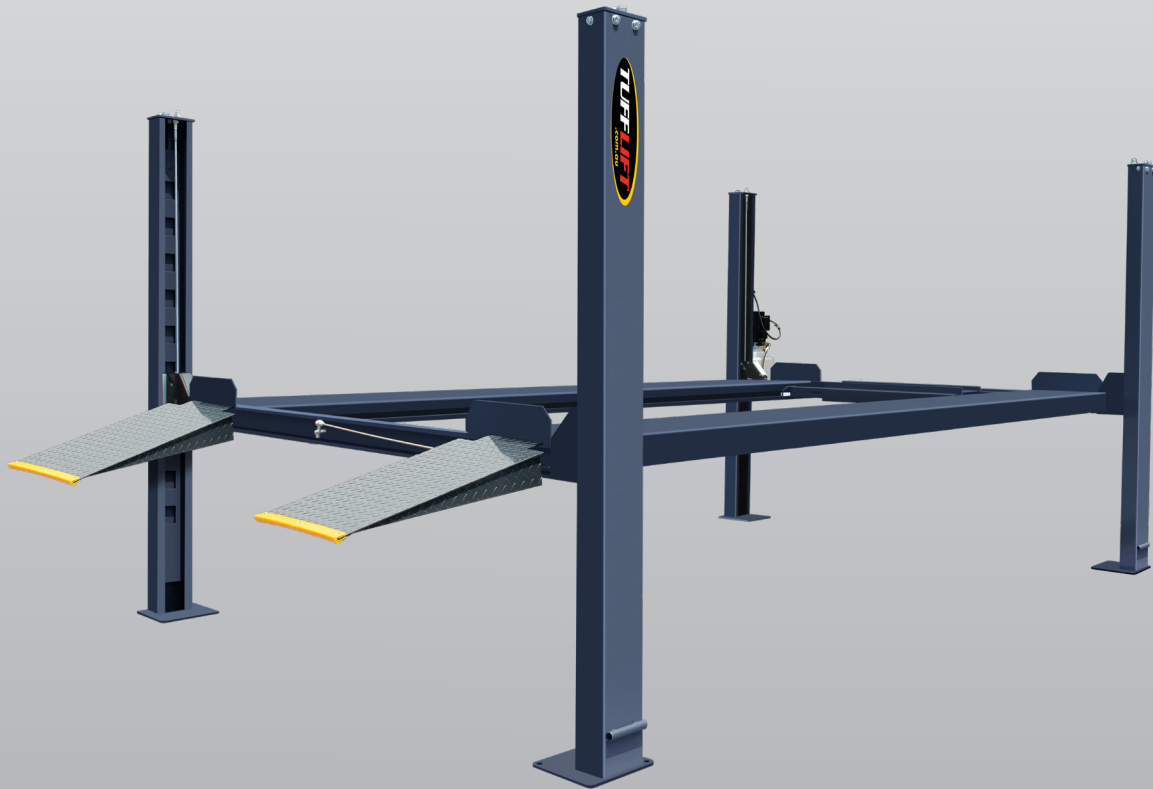

TL3.5PH-W

3.5 Ton 4 Post Parking Hoist - Extra Wide

» 3.5 Ton lifting capacity

» Double your parking space

» Diamond plated platforms

» Single point lock release

» Ideal for trailers, boats and wide vehicles

» Durable charcoal Hammertone Powder coat finish

» 5 Year structural, 1 year electrical, parts & labour warranty

INCLUSIONS

Hydraulic Oil

Jocky Wheel Holder

TL3.5PH-W

Minimum Concrete Requirement

125mm

Recommended Ceiling Height

3700mm

Power Requirements

240v

2.2kw 14.5 amps

3 phase

2.2kw 7 amps

No neutral required

Freight Dimensions

493.8 x 57 x 83cm

1100kg

FEATURES