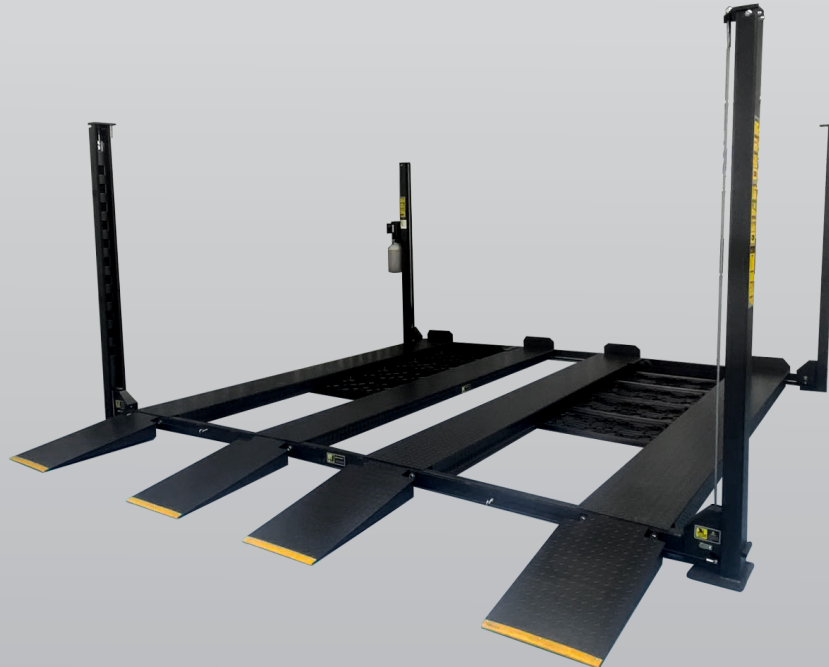

TLD4.0TPL5.0M

4 Post Twin Platform Parking Hoist

» 4.0 Ton lifting capacity

» Double your parking space

» Ideal for compact spaces, less columns to navigate around

» Mechanical lock release, no compressor required

» Durable charcoal Hammertone powder coat finish

» 5 Year structural, 1 Year electrical parts & labour warranty

INCLUSIONS

Drip Trays

Wheel Stops

Steel Tool Tray

Hydraulic Oil

Wheel Chocks

OPTIONS

RJ35 Manual Sliding Jack

950mm Infill Kit

Aluminium Approach Ramps

TLD4.0TPL5.0M

Minimum Concrete Requirement

100mm

Recommended Ceiling Height

3.7m

Power Requirements

240v

2.2kw 14.5amps

Freight Dimensions

1. 430 x 57 x 75cm
760kg

2. 505 x 57 x 51cm
590kg