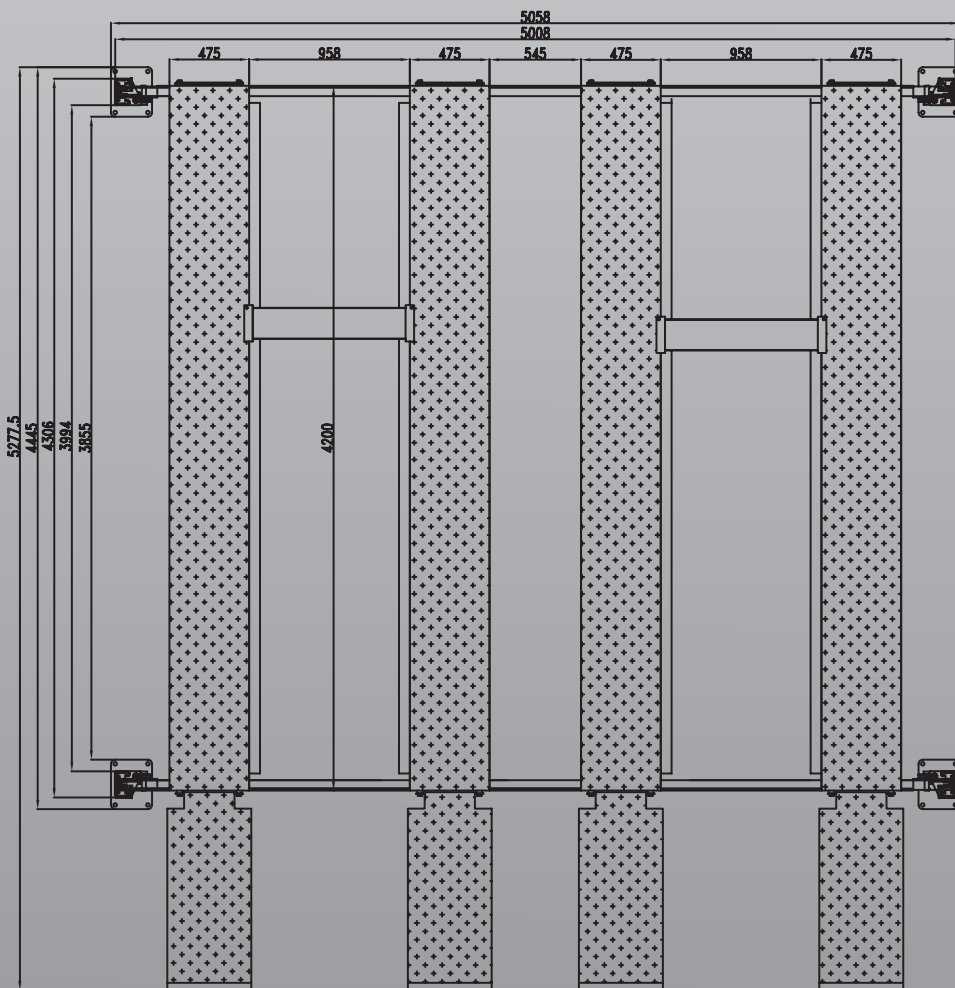

OPTIONS

RJ35 Manual Sliding Jack

950mm Infill Kit

Aluminium Approach Ramps

TLD4.0TPL5.0M

Minimum Concrete Requirement

100mm

Recommended Ceiling Height

3.7m

Power Requirements

240v

2.2kw 14.5amps

Freight Dimensions

1. 430 x 57 x 75cm
760kg

2. 505 x 57 x 51cm
590kg