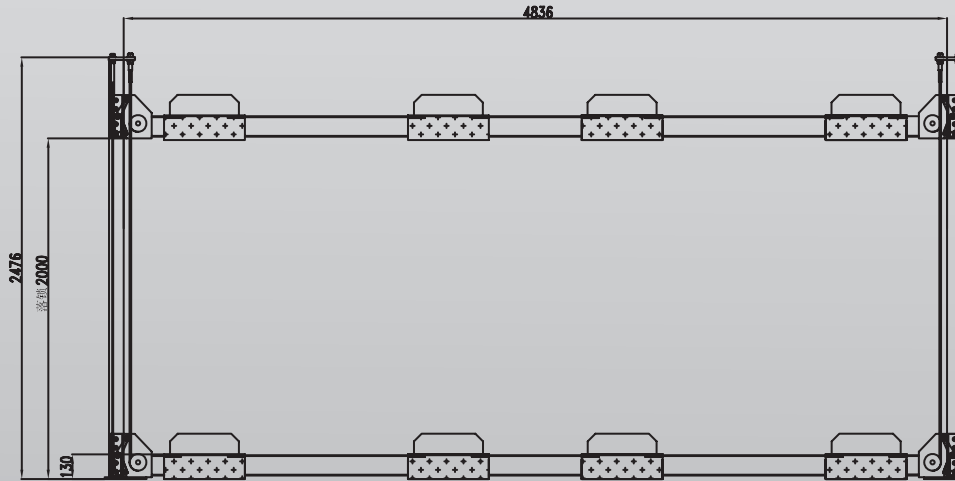

OPTIONS

RJ35 Manual Sliding Jack

950mm Infill Kit

Aluminium Approach Ramps

TLD4.0TPL5.0M

Minimum Concrete Requirement

100mm

Recommended Ceiling Height

3.7m

Power Requirements

240v

2.2kw 14.5amps

Freight Dimensions

1. 430 x 57 x 75cm
760kg

2. 505 x 57 x 51cm
590kg